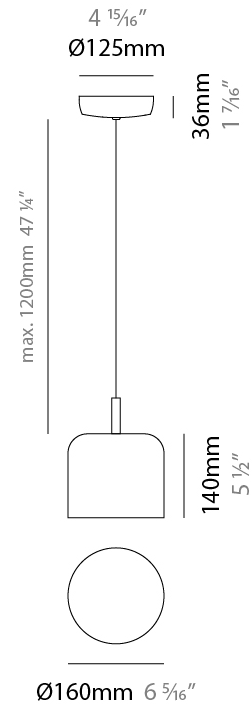

PROJECT
TYPE
SPECIFIER
QUANTITY
DATE

POT SUSPENSION

D111023-

base number Finish
Options

1. To build a product code in our configurator select the specify button on the base model # product page
2. To build a manual product code on this datasheet choose from the options listed below in blue font and add the suffix to the base model #

GENERAL

Series: Pot
Partner: Ole
Division: Design
Installation: Suspension
Product Type: Pendant
Mounting Location: Ceiling
Light Distribution: Direct

PHYSICAL

Shape: Dome
Diameter (mm): 160
Diameter (in): 6 ⁵/₁₆
Height (mm): 140
Height (in): 5 ¹/₂
Max. Overall Height (mm): 1340
Max. Overall Height (in): 52 ³/₄
Weight (kg): 1
Weight (lbs): 2.2
Diffuser: Acrylic - Satin
[Fixture Finish: WHI / BLK / SND / OLV / TER](#)
Fixture Material: Metal
Cable Details: 1200mm Cable

ELECTRICAL

Number of Lamps: 1
Lamp Type: LED Retrofit
Lamp Shape: A15
Bulb Included: Bulb Not Included
Max. Wattage Per Lamp (W): 5
Lamp Base: E26
Input Voltage (V): 120
Upon Request: 277Vac / GU24

LED

OPTICAL

RATINGS AND CERTIFICATIONS

Certified By: Certified for North American Standards
IP rating: IP20