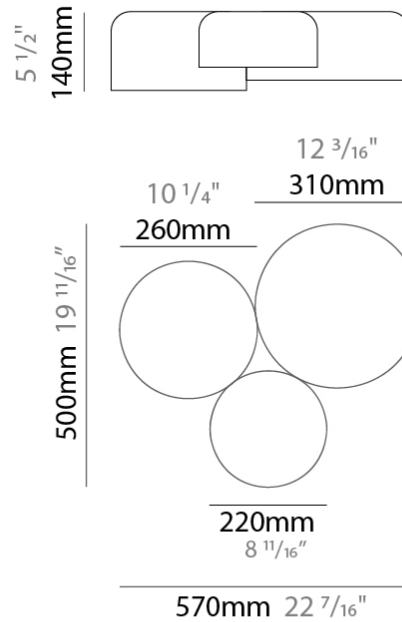

PROJECT	_____
TYPE	_____
SPECIFIER	_____
QUANTITY	_____
DATE	_____

POT SURFACE

D112004-

base number   Finish
Options

1. To build a product code in our configurator select the specify button on the base model # product page
2. To build a manual product code on this datasheet choose from the options listed below in blue font and add the suffix to the base model #

GENERAL

Series: Pot _____
Partner: Ole _____
Division: Design _____
Installation: Surface _____
Product Type: Ceiling Surface _____
Mounting Location: Ceiling _____
Light Distribution: Direct _____

PHYSICAL

Shape: Dome _____
Length (mm): 570 _____
Length (in): 22 ⁷/₁₆ _____
Width (mm): 500 _____
Width (in): 19 ¹¹/₁₆ _____
Height (mm): 140 _____
Height (in): 5 ¹/₂ _____
Weight (kg): 3.7 _____
Weight (lbs): 8.1 _____
Diffuser: Acrylic - Satin _____
Fixture Finish: WHI / BLK / WSA / WSV _____
Fixture Material: Metal _____

ELECTRICAL

Number of Lamps: 5 _____
Lamp Type: LED Retrofit _____
Lamp Shape: A19 _____
Bulb Included: Bulb Not Included _____
Max. Wattage Per Lamp (W): 5 _____
Lamp Base: E26 _____
Input Voltage (V): 120 _____
Upon Request: 277Vac / GU24 _____

LED

OPTICAL

RATINGS AND CERTIFICATIONS

Certified By: Certified for North American Standards _____
IP rating: IP20 _____